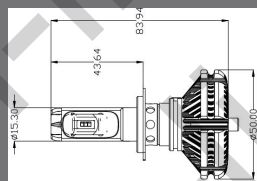

THE ATOM LED CONVERSION KITS

Pro-Vision Lighting & Electrical.
PO Box 787, Broadway, NSW, 2007, Australia. Tel: 1300 775 359, Int:+61438654765.

THE ATOM

LED Bulb Sizes

Check out the sizes for The ATOM LED Conversion Kit Bulbs.

FEATURES

- Built-In Drivers.
- 6000 Lumen Per Bulb.
- Fan-Less.
- Philips Luxeon ZES 2nd Generation.
- Plug & Play.
- Double Sided LED's.
- H/L Bulbs 10pcs.
- Single Bulbs 6pcs.
- DIY 3x Colour Option
- 3yr Warranty.

H7